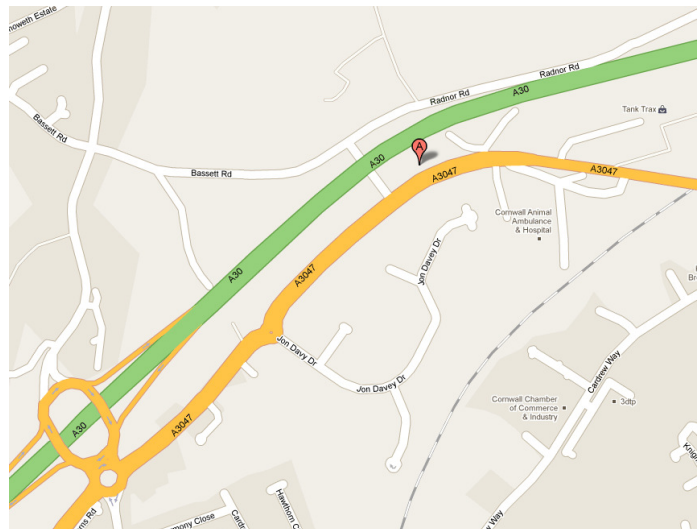

**Directions to Outlook South West's locality base at
2 Low Meadow, Low Meadow Business Park, Treleigh, Redruth, TR16 4AR.**

Our Redruth office is situated on the A3047 Redruth/Scorrier road between Treleigh Industrial Estate and Cardrew Industrial Estate, just off the main A30.

From Truro

Follow the A30 towards Redruth. Take the exit signed Helston (B3297)/Scorrier(A3047). Follow the road along and at the roundabout, take the 2nd exit signed Helston (B3297)/Redruth (A3047). Continue to next roundabout, adjacent to The Factory Shop. Take 2nd exit (A3047). Go past Cardrew Industrial Estate on your left, follow the road along. The Cornwall Animal Hospital is on your right hand side. Stay in the right lane. We are the next turning on your right (signed North Country/Radnor). Outlook South West is immediately on your right.

From Penzance

Follow the A30 past the Camborne exit. Take the exit signed Redruth/Scorrier (A3047). Keep in the right lane. At roundabout take the 3rd exit. At the next roundabout, take the first exit onto the A3047. Go over the mini roundabout; to your right is the Treleigh Industrial Estate, and The Inn for All Seasons. Outlook South West is the next turning on the left signposted North Country/Radnor. We are immediately on your right.

Please report to Reception if it is covered; otherwise please wait in the Reception area until you are collected.

Parking

There is plenty of free parking outside of the building.

By train

The nearest train station is in Redruth.

By bus

Route 45 (Praze an Beeble to Redruth) to Treleigh Industrial Estate.