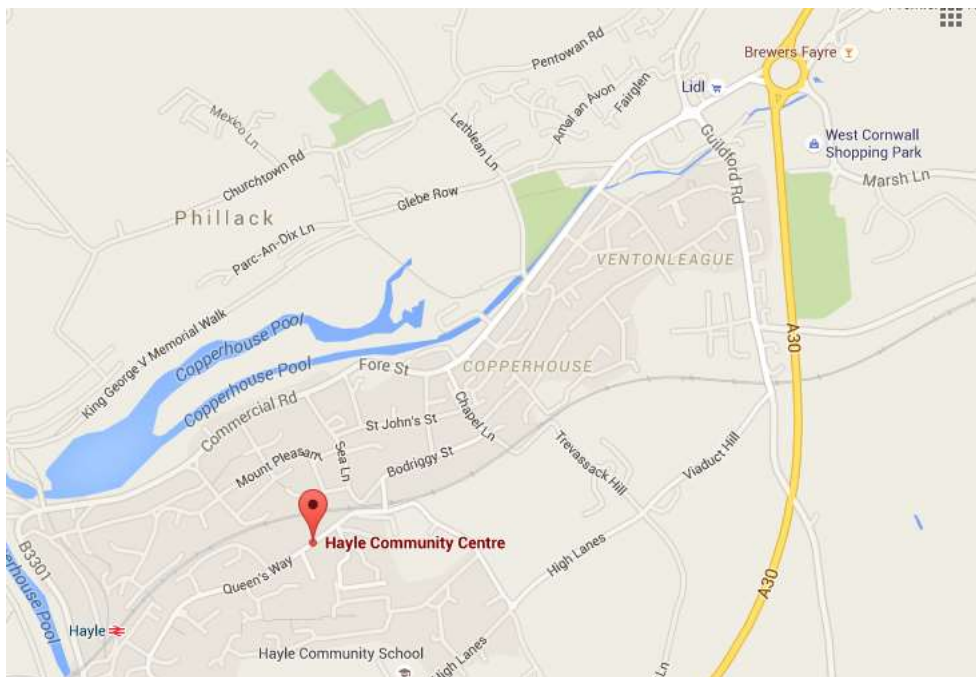

Parking

Free parking is available on site.

For any further information, please contact the Outlook South West head office in Lostwithiel on 01208 871905.