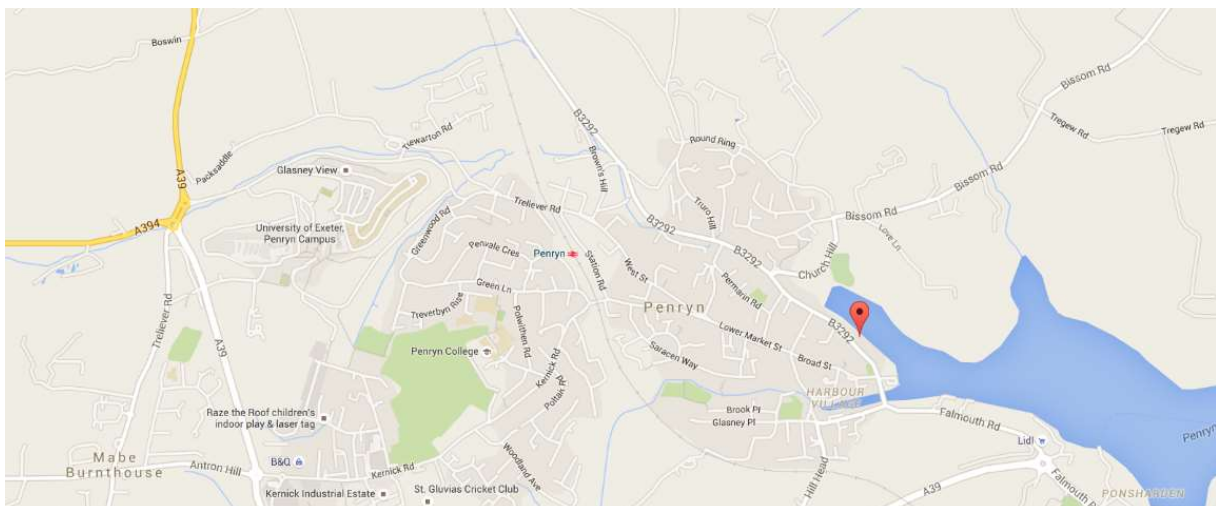

**Directions to Outlook South West's locality base at
Units 22 & 23, Carrick Business Centre, Commercial Road, Penryn, TR10 8AR**

The Penryn office is situated on Commercial Road in Penryn, opposite the Cornwall Hospice Care charity shop, between the Sea Cadets and Tallack Windscreens.

Parking

On the same side of the road as the office there is 2 hours free parking and on the opposite side of the road you can park for 1 hour for free. There is a free car park on Permarin Road which is a 4-5 minute walk away.

From Falmouth

Head towards Penryn on Dracaena Ave (A39), at the McDonalds roundabout continue straight onto Falmouth Road (B3292). At the Pets at Home roundabout continue straight again and cross the bridge onto Commercial Road. After 200m our office will be on your right hand side opposite Cornwall Hospice Care.

From Truro

Head towards Falmouth/Penryn on A39. At the Treluswell Roundabout take the first exit signposted Penryn onto B3292. After 1.5 miles our office will be on your left.

For any further information, please contact the Outlook South West head office in Lostwithiel on 01208 871905.