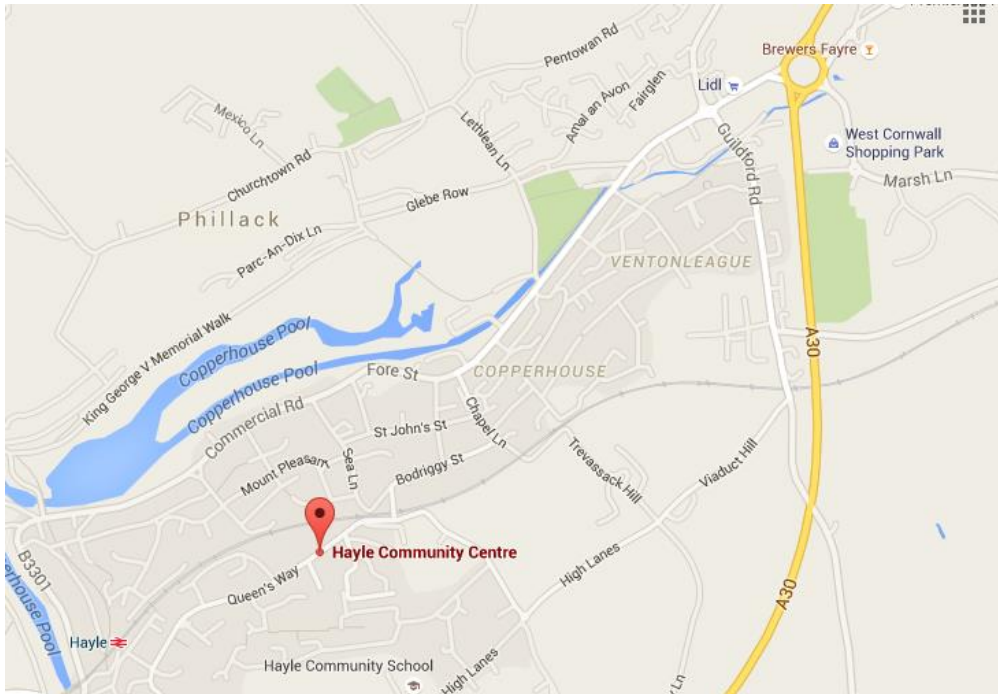

Parking

Free parking is available on site.

For any further information, please contact the Outlook South West head office in Lostwithiel on 01208 871905.