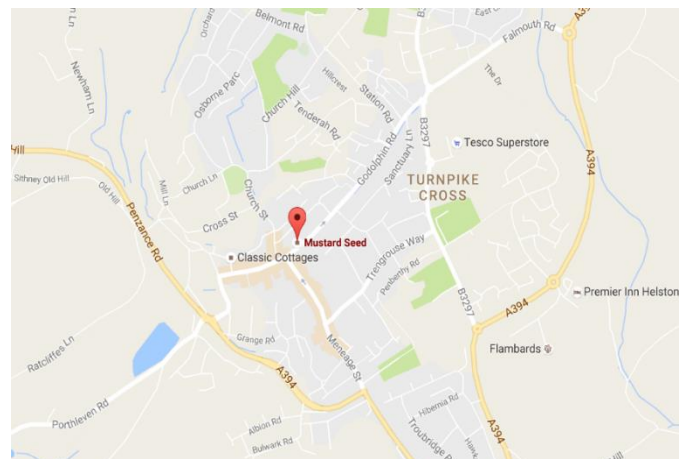

Directions to Outlook South West's therapy rooms at 16 Wendron Street, Helston, TR13 8PS

Our two therapy rooms can be found on the first and second floors of the building next to The Mustard Seed cafe. The entrance is on the right hand side of the archway and there is a buzzer entry system in place. Please note that there may be a delay in someone answering the door. On entering the building please make your way to the waiting room on the second floor. Please note there is no disabled access to these rooms.

To minimise disruption to ongoing therapy sessions may we kindly request that you do not arrive more than ten minutes prior to your allotted appointment time.

From Penzance

Join the A30 leaving Penzance, at Newton Roundabout take the second exit onto A394 signposted Helston. At the next roundabout continue straight, stay on this road until you reach Helston. At the double roundabout turn right towards the town Centre. Follow this road around to the right, you are then on Coinagehall Street. At the traffic lights continue straight onto Wendron Street. The office will be on your left opposite the cinema.

Parking

The nearest car park is on Wendron Street and charges 50p for 1 hour. This car park is less than a 1 minute walk from the Mustard Seed Café.

By train

Helston does not have a train station, the nearest stations are Hayle, St Ives and Camborne.

By bus

First Buses run between:

2 – Falmouth – Helston – Penzance

37 – Redruth – Helston – Lizard

39/45 – Camborne – Helston

The nearest bus stop is on Coinagehall Street outside The Original Factory Shop.