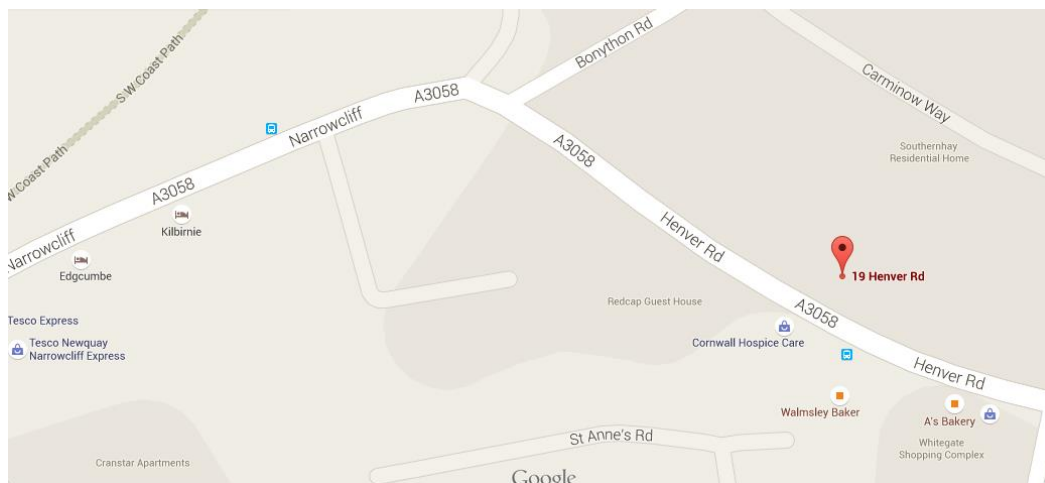

Waiting Room

If the front door is unlocked, please enter and take a seat in the waiting room (last door on the right). Your therapist will come and meet you from here.