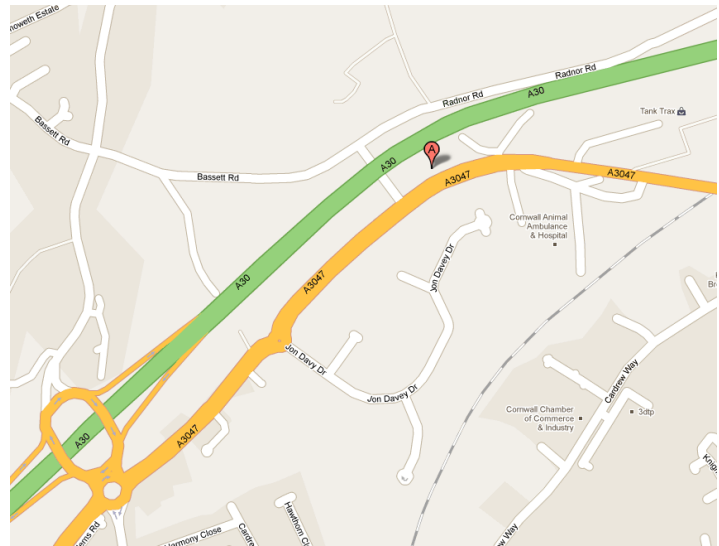

Directions to Outlook South West's locality base at 2 Low Meadow, Low Meadow Business Park, Treleigh, Redruth, TR16 4AR.

Our Redruth office is situated on the A3047 Redruth/Scorrier road between Treleigh Industrial Estate and Cardrew Industrial Estate, just off the main A30.

From Truro

Follow the A30 towards Redruth. Take the exit signed Helston (B3297)/Scorrier(A3047). Follow the road along and at the roundabout, take the 2nd exit signed Helston (B3297)/Redruth (A3047). Continue to next roundabout, adjacent to The Factory Shop. Take 2nd exit (A3047). Go past Cardrew Industrial Estate on your left, follow the road along. The Cornwall Animal Hospital is on your right hand side. Stay in the right lane. We are the next turning on your right (signed North Country/Radnor). Outlook South West is immediately on your right.

From Penzance

Follow the A30 past the Camborne exit. Take the exit signed Redruth/Scorrier (A3047). Keep in the right lane. At roundabout take the 3rd exit. At the next roundabout, take the first exit onto the A3047. Go over the mini roundabout; to your right is the Treleigh Industrial Estate, and The Inn for All Seasons. Outlook South West is the next turning on the left signposted North Country/Radnor. We are immediately on your right.

Please report to Reception if it is covered; otherwise please wait in the Reception area until you are collected.

Parking

There is plenty of free parking outside of the building.

By train

The nearest train station is in Redruth.

By bus

Route 45 (Praze an Beeble to Redruth) to Treleigh Industrial Estate.