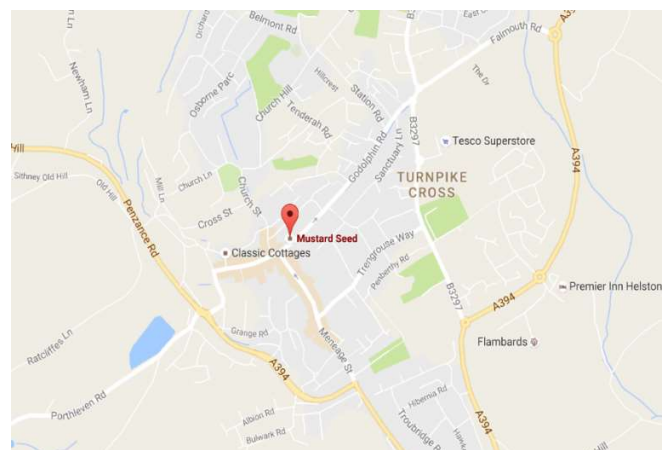

Directions to Outlook South West's therapy rooms at 16 Wendron Street, Helston, TR13 8PS

Our two therapy rooms can be found on the first and second floors of the building next to The Mustard Seed cafe. The entrance is on the right hand side of the archway and there is a buzzer entry system in place. Please note that there may be a delay in someone answering the door. On entering the building please make your way to the waiting room on the second floor. Please note there is no disabled access to these rooms.

To minimise disruption to ongoing therapy sessions may we kindly request that you do not arrive more than ten minutes prior to your allotted appointment time.

From Penzance

Join the A30 leaving Penzance, at Newton Roundabout take the second exit onto A394 signposted Helston. At the next roundabout continue straight, stay on this road until you reach Helston. At the double roundabout turn right towards the town Centre. Follow this road around to the right, you are then on Coinagehall Street. At the traffic lights continue straight onto Wendron Street. The office will be on your left opposite the cinema.

Parking

The nearest car park is on Wendron Street and charges 50p for 1 hour. This car park is less than a 1 minute walk from the Mustard Seed Café.

By train

Helston does not have a train station, the nearest stations are Hayle, St Ives and Camborne.

By bus

First Buses run between:

2 – Falmouth – Helston – Penzance

37 – Redruth – Helston – Lizard

39/45 – Camborne – Helston

The nearest bus stop is on Coinagehall Street outside The Original Factory Shop.