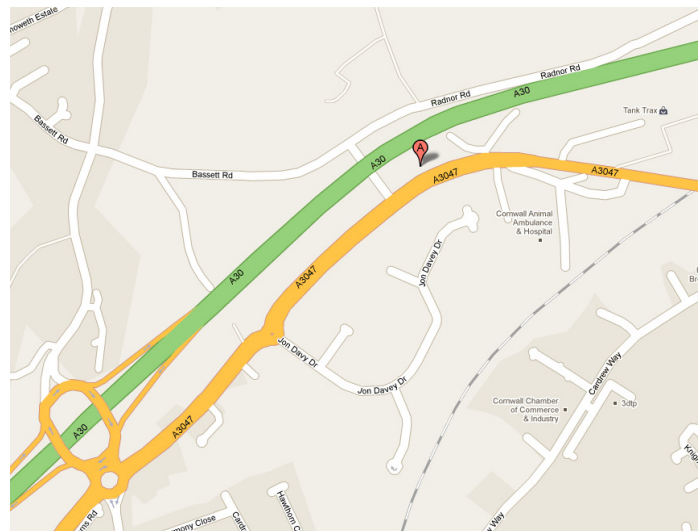

Directions to Outlook South West's locality base at 2 Low Meadow, Low Meadow Business Park, Treleigh, Redruth, TR16 4AR.

Our Redruth office is situated on the A3047 Redruth/Scorrier road between Treleigh Industrial Estate and Cardrew Industrial Estate, just off the main A30.

From Truro

Follow the A30 towards Redruth. Take the exit signed Helston (B3297)/Scorrier(A3047). Follow the road along and at the roundabout, take the 2nd exit signed Helston (B3297)/Redruth (A3047). Continue to next roundabout, adjacent to The Factory Shop. Take 2nd exit (A3047). Go past Cardrew Industrial Estate on your left, follow the road along. The Cornwall Animal Hospital is on your right hand side. Stay in the right lane. We are the next turning on your right (signed North Country/Radnor). Outlook South West is immediately on your right.

From Penzance

Follow the A30 past the Camborne exit. Take the exit signed Redruth/Scorrier (A3047). Keep in the right lane. At roundabout take the 3rd exit. At the next roundabout, take the first exit onto the A3047. Go over the mini roundabout; to your right is the Treleigh Industrial Estate, and The Inn for All Seasons. Outlook South West is the next turning on the left signposted North Country/Radnor. We are immediately on your right.

Please report to Reception if it is covered; otherwise please wait in the Reception area until you are collected.

Parking

There is plenty of free parking outside of the building.

By train

The nearest train station is in Redruth.

By bus

Route 45 (Praze an Beeble to Redruth) to Treleigh Industrial Estate.